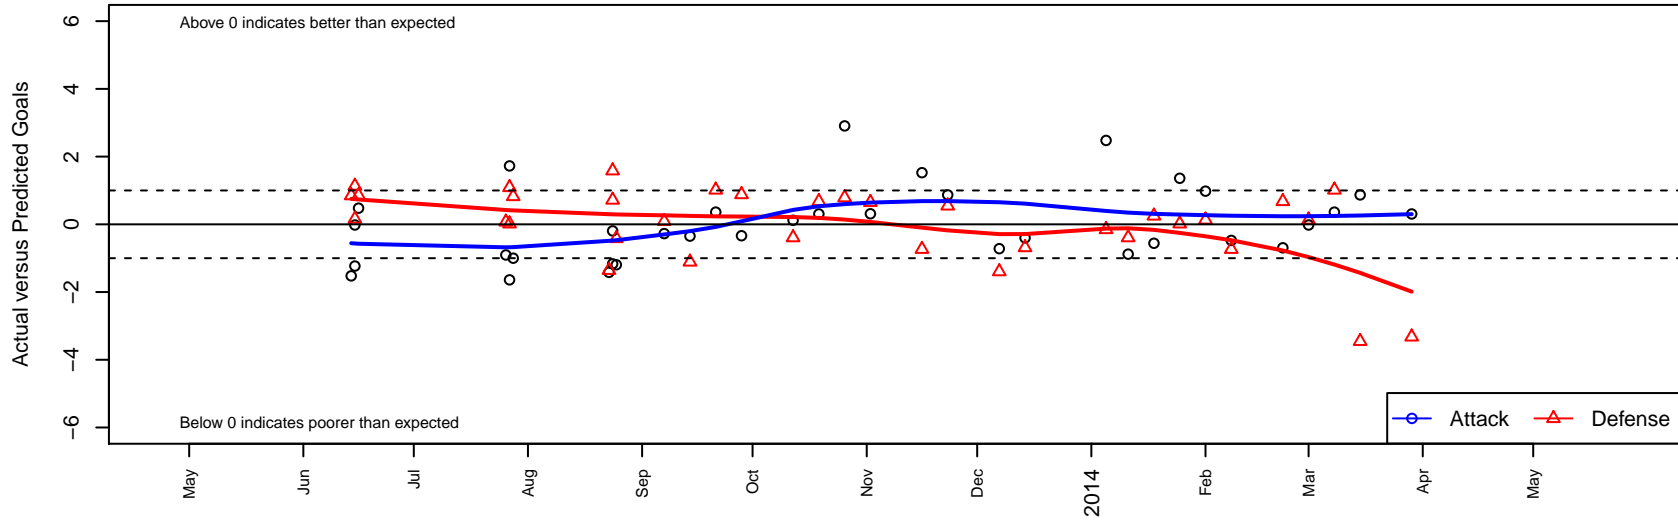

BIFC Blue G00

Bainbridge Island FC

Bainbridge, WA

G00 total strength=863

attack=2.09 defense=0.74

fall league = NPSL G13D1, NPSL Spr G13D1M

notes= Feroce 2013

alt names used:

BIFC 00 Blue

BIFC G'00 Blue Feroce

BIFC G00 Feroce

Venues played:

Skagit Firecracker Silver U13

Crossfire Select Cup GU13 Gold

Island Cup GU13 Silver

NPSL G13D1

Founders Cup G00

NPSL Spr G13D1M

BIFC Blue G00

Dots are actual minus expected GF (blue circles) and GA (red triangles).
Blue line is smoothed change in attack strength. Red is smoothed change in defense strength.